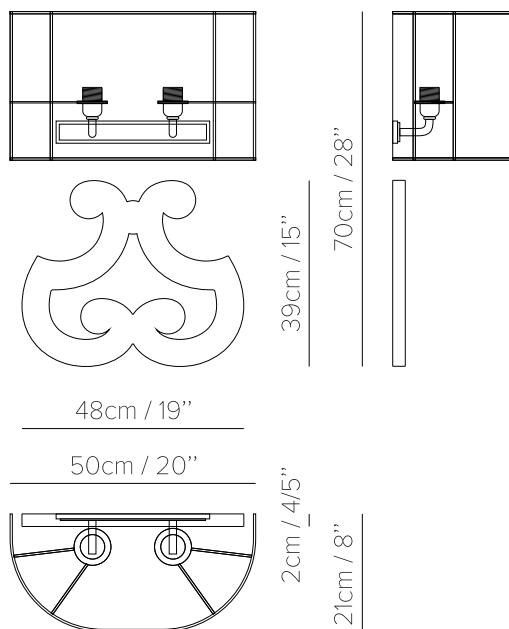

## DESCRIPTION

Sconces.

- Spruce wood in Vintage Gold finish

Hardware: brass

Technique info:

- Max. watt: 60 per bulb
- 2 bulb-holders: E27
- Plug: Italian type. Others available upon request
- Flex cord: transparent plastic. 2 meters

## DIMENSIONS

	W	D	H
Shades Excl.	48 cm 19 inches	2 cm 4/5 inch	39 cm 15 inches
Shades Incl.	50 cm 20 inches	21 cm 8 inches	70 cm 28 inches