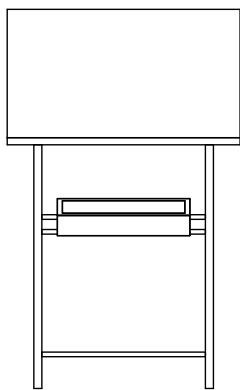

GIORGIO

215002

DESCRIPTION

Desk in iron with 1 open pencil holder
Top: plywood in Mica color, adjustable 45° max.
Legs: not adjustable

64 - 82cm / 25 - 32"

38cm / 15"

38cm / 15"

DIMENSIONS

W	D	H
90 cm	66 cm	113 cm
35 inches	26 inches	44 inches

NOTES

LIMITED STOCK, please inquire for availability

Custom not available

Raw materials vary in color, texture or appearance. Therefore each piece is unique. Client's confirmation before order required