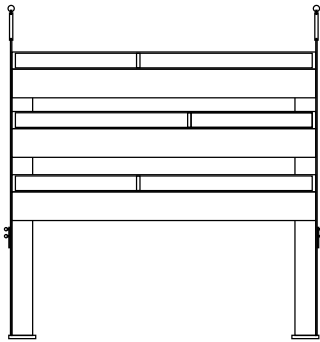

GIULIANA

104002

DESCRIPTION

Plants holder in solid African Iroko wood with waterproof finish
6 rotating shelves (3 per side), 2 PVC containers (1 large, 1 small)
per shelf.

2 bronze decorative spheres.

Hardware: iron

100cm / 39"

170cm / 67"

DIMENSIONS

	W	D	H
	148 cm	110 cm	202 cm
	58 inches	43 inches	80 inches
Container large	81 cm	20 cm	16 cm
	32 inches	8 inches	6 inches
Container small	62 cm	20 cm	16 inches
	24 inches	8 inches	6 inches

107cm / 42"