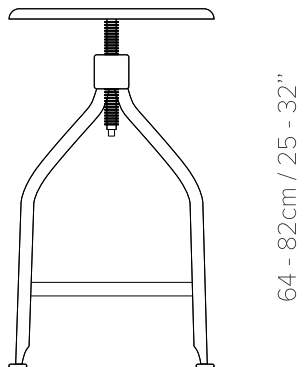

ISABELLA

214003

DESCRIPTION

Iron stool. 4 legs. Swirl with adjustable height
Top: hand-rubbed to add a vintage appearance

38cm / 15"

DIMENSIONS

W	D	H
38 cm	38 cm	64 cm (Min) - 82 cm (Max)
15 inches	15 inches	25 inches (Min) - 32 inches (Max)