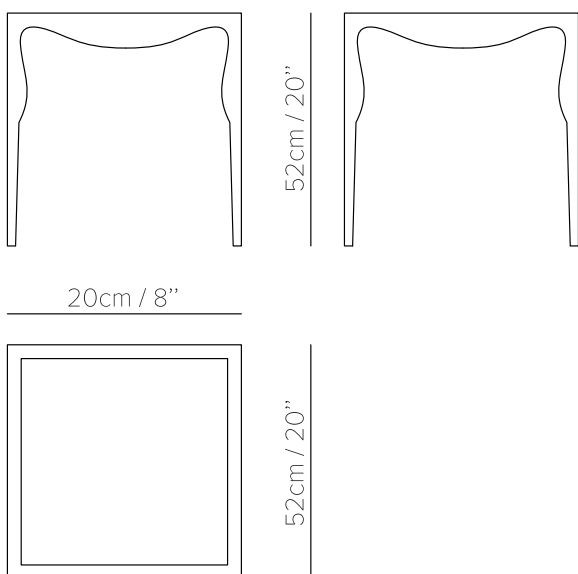

MIA

217006

DESCRIPTION

Dining table in MDF wood with Black lacquer finish

Top: upholstered with old newspaper and covered with tempered glass

DIMENSIONS

W	D	H
80 cm	80 cm	76 cm
31 inches	31 inches	30 inches

COM / COL

Table top upholstery: available upon request. Materials provided by clients

Quantity: 1 m / 1 sq.m (39 inches / 11 sq.ft)

COL (leather):

- Upcharge required
- Min. 1 pieces of 80 cm x 80 cm (31 inches x 31 inches) clean, unscarred leather required