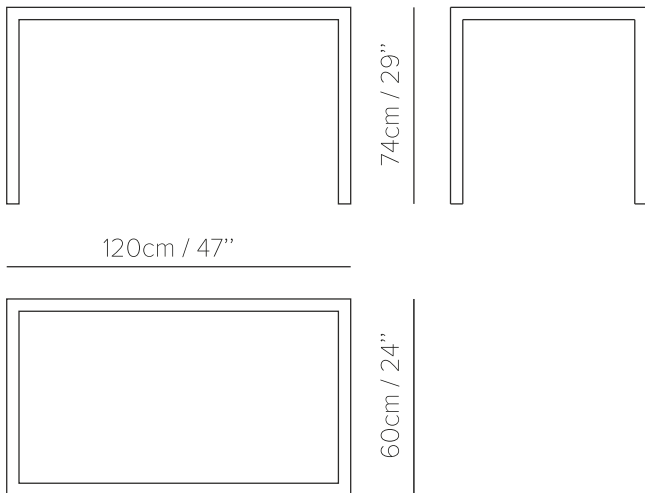

ROSE

217001

DESCRIPTION

Dining Table

Frame and legs: iron. Corners hand-rubbed to add a vintage appearance

Top: inlaid with old wine barrels, oil hand-rubbed

DIMENSIONS

W	D	H
120 cm	60 cm	74 cm
47 inches	24 inches	29 inches

COLOR OPTIONS FOR TABLE TOP

217001-1
Natural

217001-2
Ebony

217001-3
Walnut

217001-4
Sunshine

217001-5
Frosting

217001-6
Moonshine

217001-7
Stardust