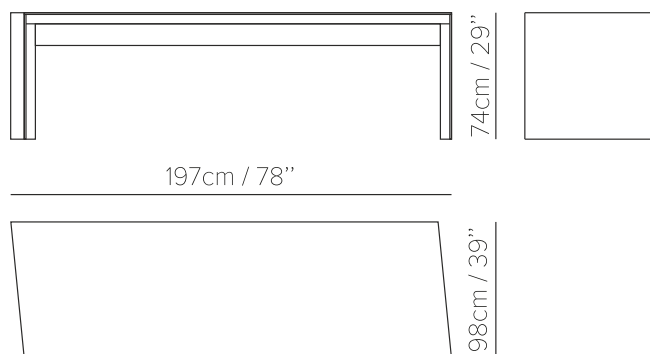

ZOHRA

217003

DESCRIPTION

Parallelogram shape dining table in spruce wood in Ocher color

Surface: inlaid with wood strips made from old wine barrels

- Top: smooth and flat
- Sides: irregular

DIMENSIONS

W	D	H
197 cm	98 cm	74 cm
78 inches	39 inches	29 inches

INSERTS (OPTIONAL)

Optional decorative strip insert for cabinet doors
Maximum 10 inserts per side

material
BRASS

colour
I304/04
Gold

material
TIN

colour
I304/05
Silver

material
BRONZE

colour
I304/06
Bronze

W	D	H
32 cm	1,5 cm (Max)	1 cm
13 inches	3/5 inch	2/5 inch